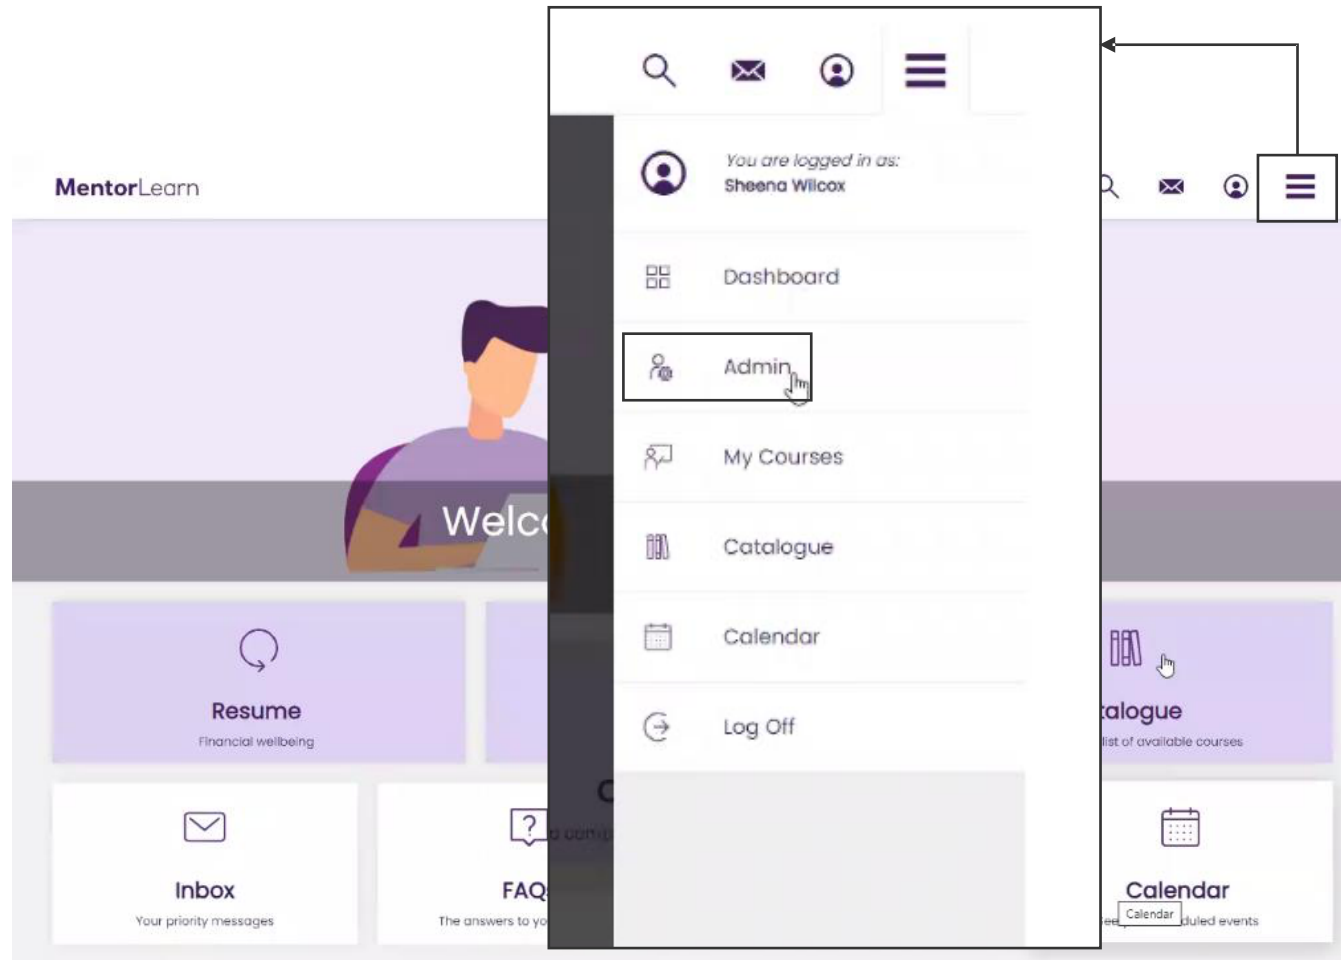

How to navigate the admin page

Menu options

As administrators, you have additional functionality available to you.

Select admin from the burger menu.

Administrator dashboard

Administrator search

MentorLearn

Dashboard

Welcome

Ask LMS

Suggestions

- Users in "group name" group
- Enroll John Smith in "course name"
- Active learners added this month
- John Doe's pending enrollments
- Admins in "department name" department

Courses

The screenshot displays the MentorLearn interface. At the top, the logo is on the left, followed by the text "MentorLearn", a search bar containing "Intelligent Assist", and the user name "Sheena Wilcox". Below this is a "Courses" header with a list of filter buttons: "Id Equals", "Name Contains", and "Status Equals Active". A table below the filters shows a list of courses with columns for Name, Category, and Type. The table is currently empty, with "0 item(s) selected" displayed. To the right of the table is an "Actions" menu with several options: "Add Online Course", "Import Course", "Add Instructor Led", "Add Course Bundle", "Add Curriculum", "Add New Category", and "Manage Categories". A callout box points to the "Manage Categories" button with the text: "Areas which are muted on the menu are being saved for future enhancements."