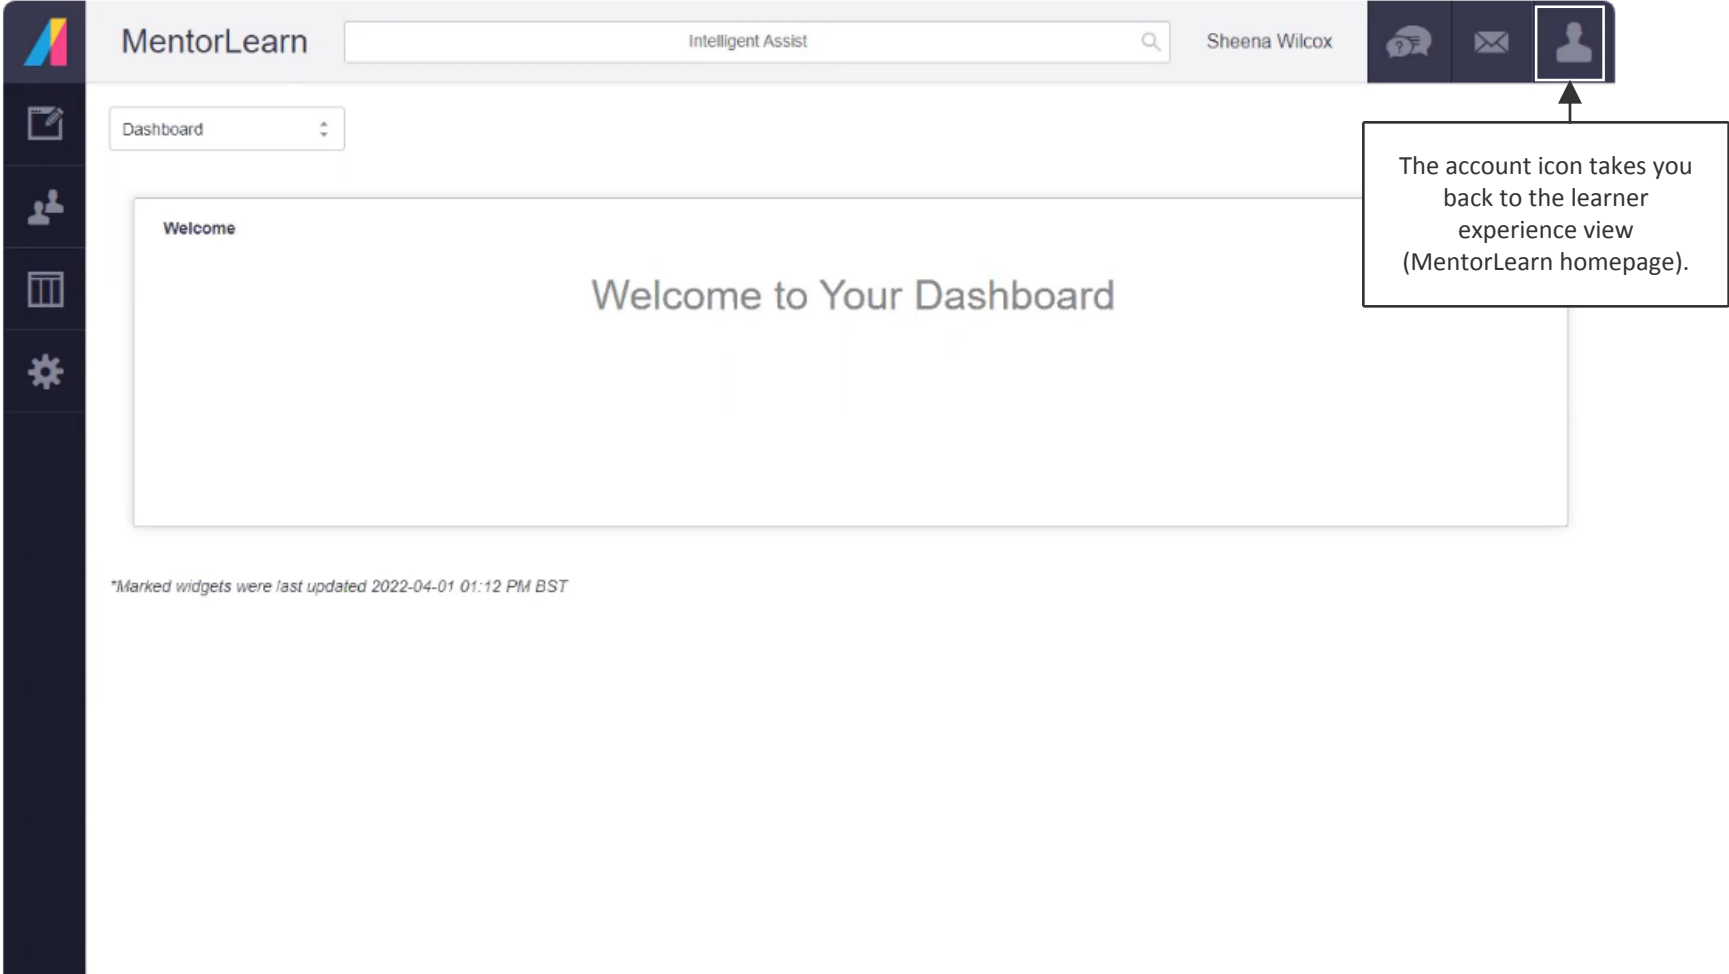

How to navigate the admin page

Menu options

As administrators, you have additional functionality available to you.

Select admin from the burger menu.

Administrator dashboard

Administrator search

MentorLearn

Dashboard

Welcome

Ask LMS

Suggestions

- Users in "group name" group
- Enroll John Smith in "course name"
- Active learners added this month
- John Doe's pending enrollments
- Admins in "department name" department