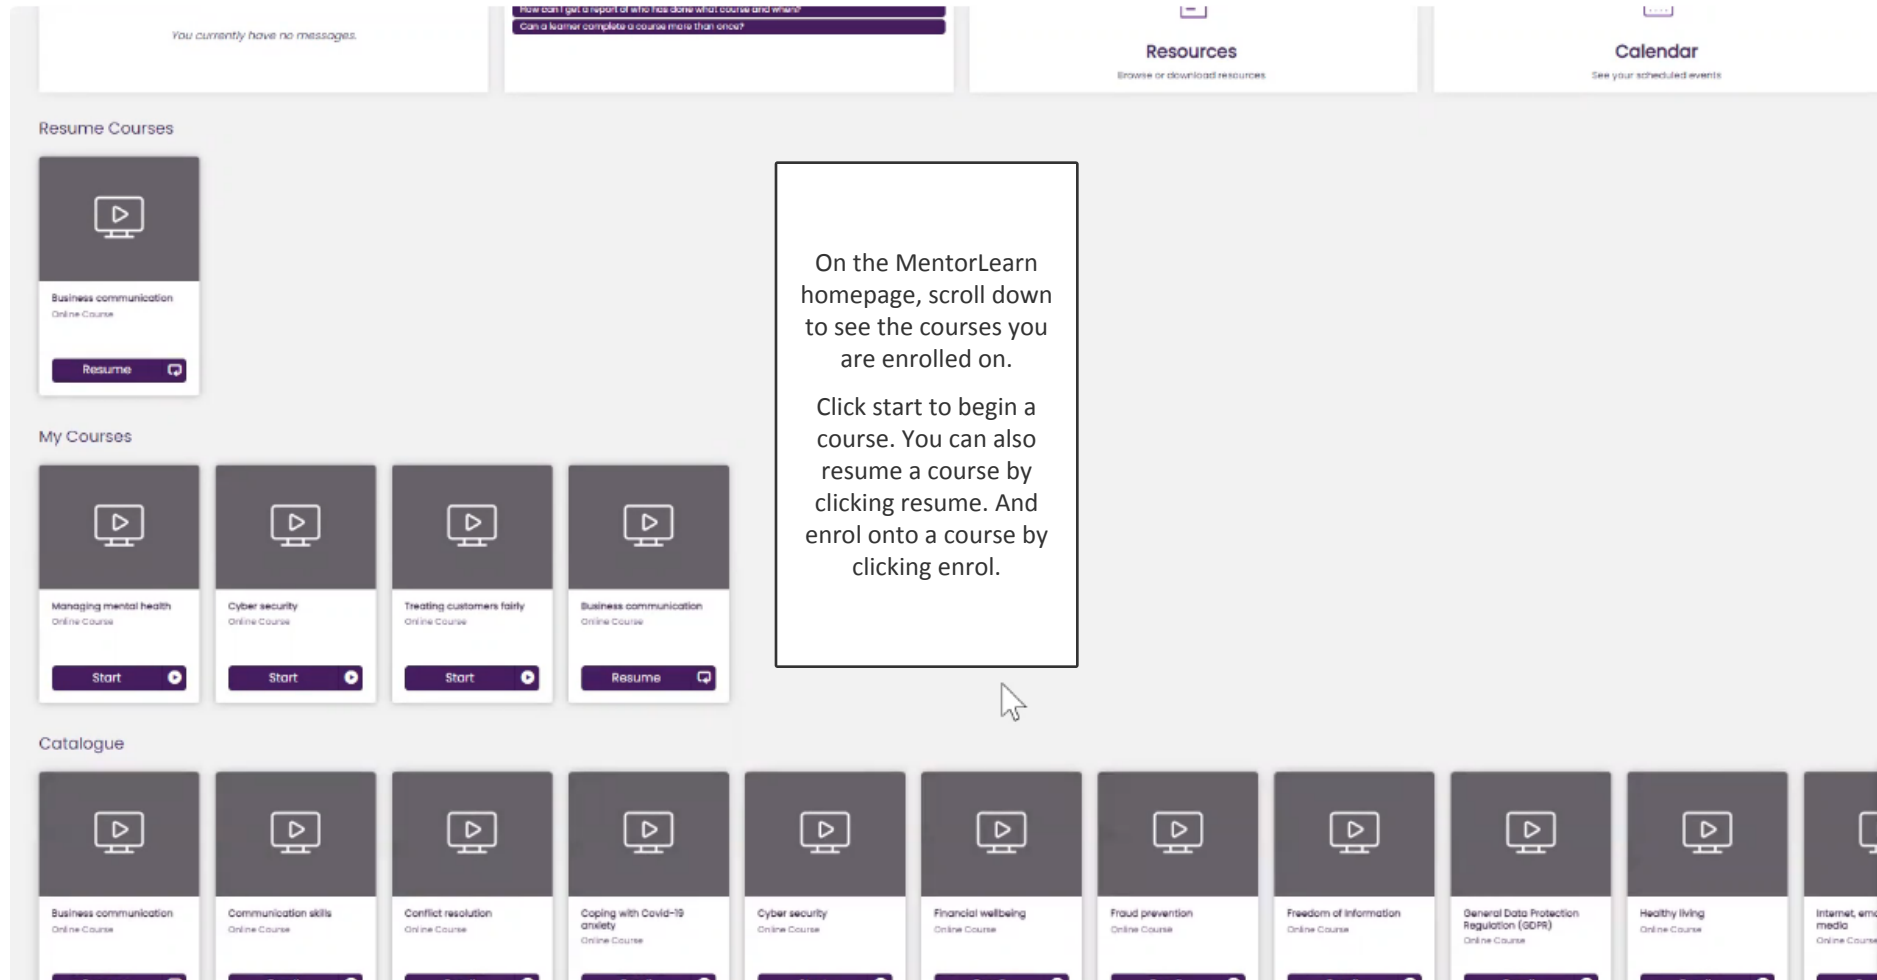

How to launch a training course

MentorLearn homepage

Pausing a course for later completion

Online course

Select close if you need to pause part way through a course. The course will then be available to resume from my courses.